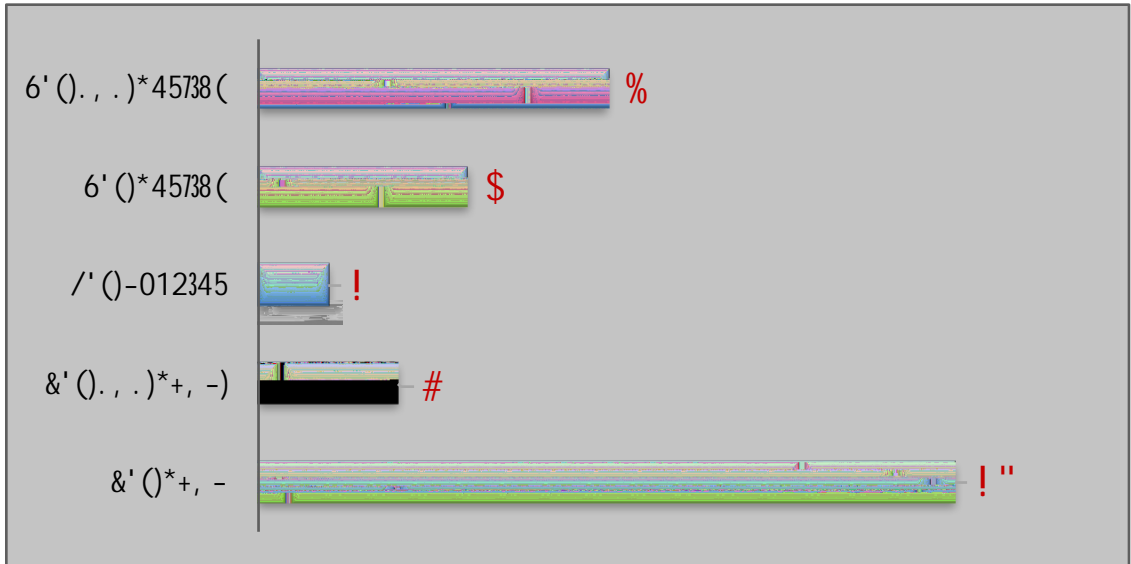

3rd Six Weeks Dashboard- 2016-2017

Attendance Information for SMS				
Percentage Present	6th	7th	8th	Average
2016-2017	97.3%	97.3%	96.9%	%
	%	%	%	%
	%	%	%	%
	%	%	%	%
	%	%	%	%

Total number of tardies for the 3rd six weeks- 185

English/Reading Failures by Grade Level