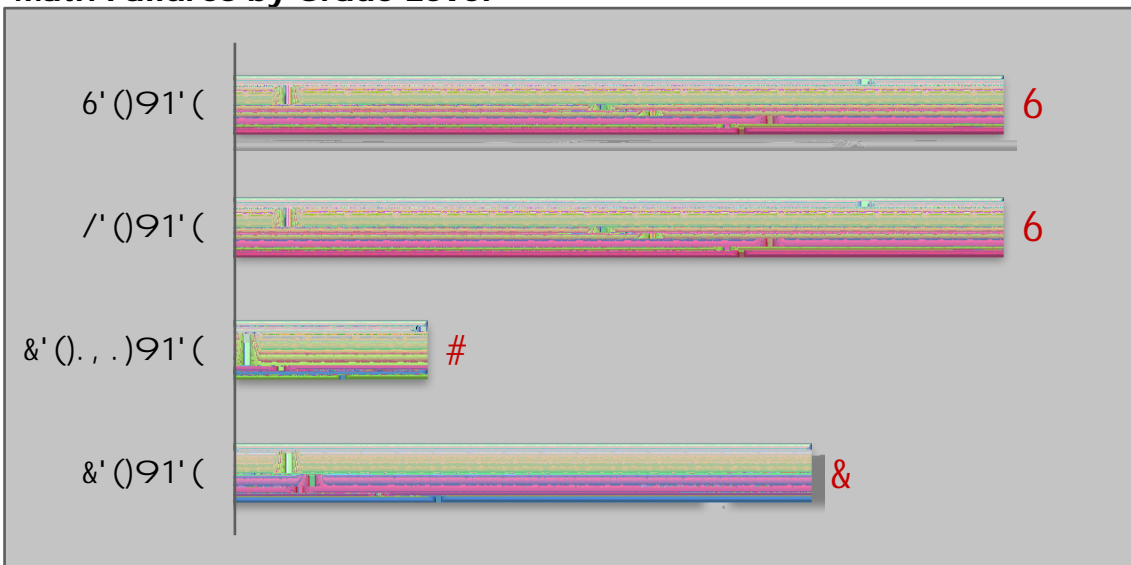

Math Failures by Grade Level